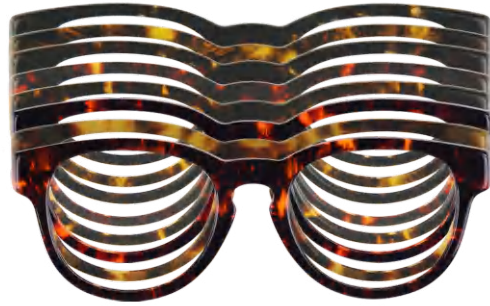

ECOTONE
Dry block

Product code	
Front	Temple
MUF-0044	MUF-0044
MUF-0045	MUF-0045
UF-0046	UF-0046
MUF-0047	MUF-0047
UF-0048	UF-0048
MUF-0049	MUF-0049
UF-0050	UF-0050
MUF-0051	MUF-0051

	Standard sizes	Tolerance
6.0	170*700mm	6.0-6.2mm 167-172mm 690-702mm
4.0	170*700mm	4.0-4.2mm 167-172mm 690-702mm