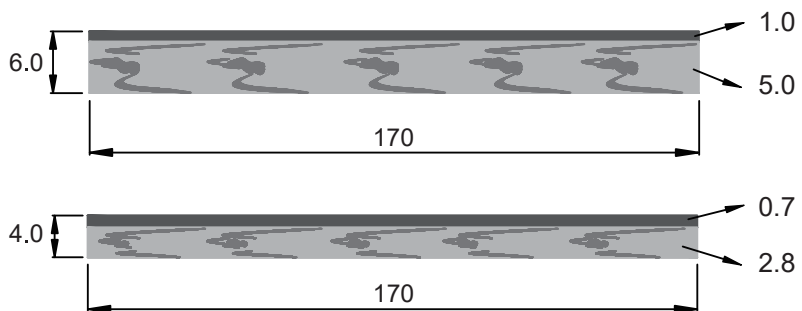

PARQUET BLOCK

Extruded

Product code	
Front	Temple
JUD-0026	JUD-0026
UD-0030	UD-0030

	Standard sizes	Tolerance
6.0	170*1400mm	6.0-6.2mm 168-175mm 1400-1410mm
4.0	170*1400mm	4.0-4.2mm 168-175mm 1400-1410mm