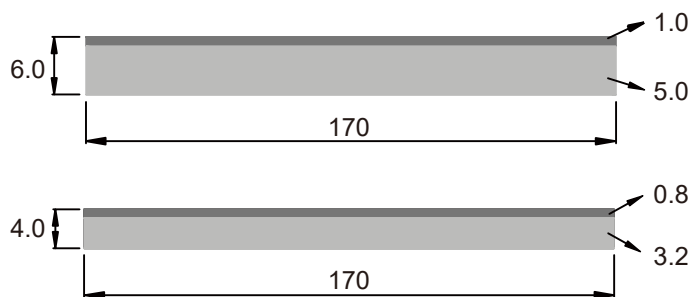

ROSY
Extruded 2 layers

Product code	
Front	Temple
UN2P-0047	UN2P-0047
JUN2P-0048	JUN2P-0048
JUN2P-0049	JUN2P-0049
JUN2P-0050	JUN2P-0050
JUN2P-0051	JUN2P-0051
JUN2P-0052	JUN2P-0052
JUN2P-0053	JUN2P-0053

	Standard sizes	Tolerance
6.0	170*1400mm	6.0-6.2mm 168-175mm 1400-1410mm
4.0	170*1400mm	4.0-4.2mm 168-175mm 1400-1410mm

MAR, 2011

UN2P-0047

JUN2P-0048

JUN2P-0049

JUN2P-0050

JUN2P-0051

JUN2P-0052