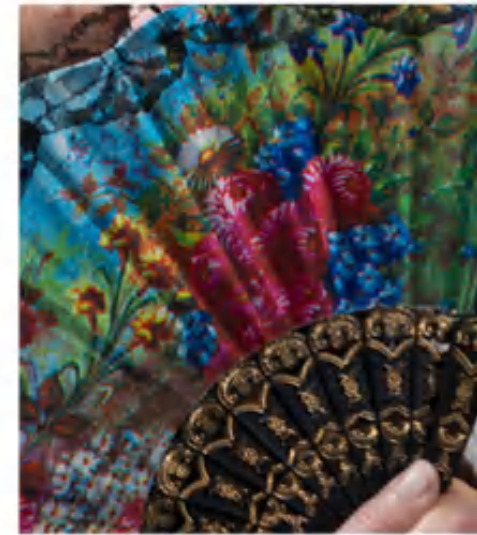

## Florence collection

lamination

keywords: gipsy mood, folk attitude & batik textile

	Standard sizes	Tolerance
6.0	170*465mm	6.0-6.2mm 167-172mm 455-467mm
4.0	170*465mm	4.0-4.2mm 167-172mm 455-467mm