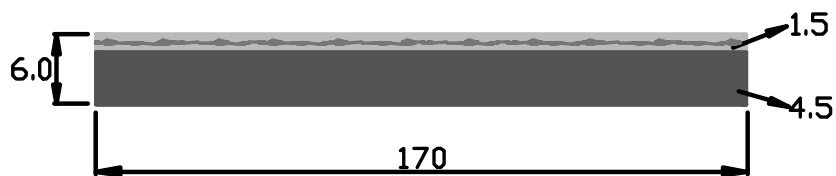

Chocolate collection
lamination

the delicious colours of passion

Chocolate collection

extruded

Product code	
Front	Temple
UB-0351	UB-0351
UB-0352	UB-0352
UB-0353	UB-0353
UB-0354	UB-0354
UB-0355	UB-0355
UB-0356	UB-0356

	Standard sizes	Tolerance
6.0	170*700mm	6.0 - 6.2mm 165 - 170mm 695 - 700mm
4.0	170*700mm	4.0 - 4.2mm 165 - 170mm 695 - 700mm

UB-0351

UB-0352

UB-0353

UB-0354

UB-0355

UB-0356