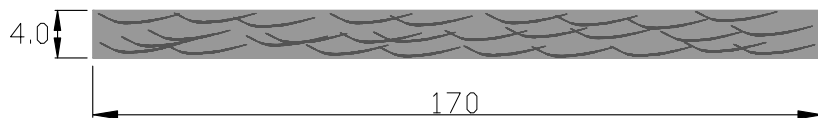

APPLAUSE

tecblock

keywords: live shows, footlights & multicolour decibels

APPLAUSE

tecblock

Product code	
Front	Temple
MUQ-0079	MUQ-0079
MUQ-0081	MUQ-0081
UQ-0084	UQ-0084

	Standard sizes	Tolerance
6.0	170*700mm	6.0 - 6.2mm 167 - 172mm 690 - 702mm
4.0	170*700mm	4.0 - 4.2mm 167 - 172mm 690 - 702mm