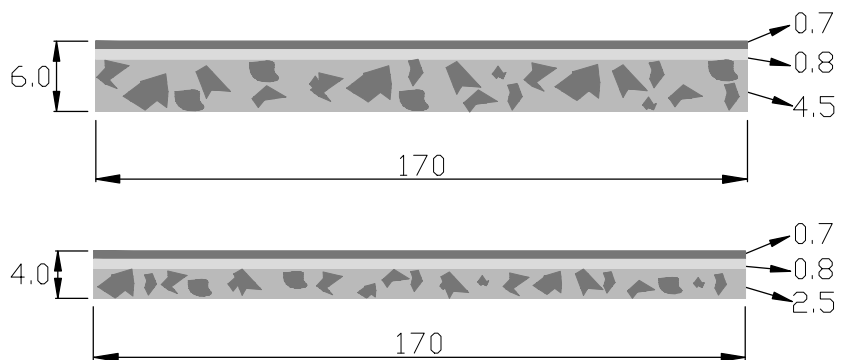

Hipster collection lamination

a London night safari

HIPSTER

lamination

Product code	
Front	Temple
UB-0332	UB-0332
MUB-0333	MUB-0333
MUB-0334	MUB-0334
UB-0335	UB-0335
MUB-0336	MUB-0336
MUB-0337	MUB-0337
MUB-0338	MUB-0338

	Standard sizes	Tolerance
6.0	170*700mm	6.0-6.2mm 167-172mm 690-702mm
4.0	170*700mm	4.0-4.2mm 167-172mm 690-702mm

UB-0332

MUB-0333

MUB-0334

UB-0335

MUB-0336

MUB-0337

MUB-0338