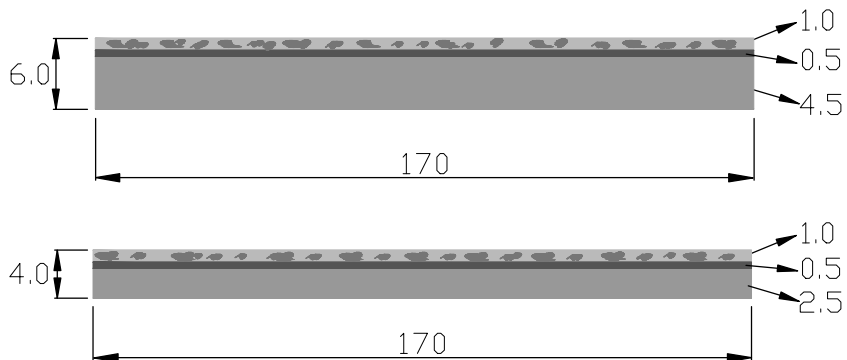

Hybrid collection
lamination
the happy hour colours

HYBRID collection

lamination

Product code	
Front	Temple
UG2-8995	UG2-8995
MUG2-8996	MUG2-8996
UG2-8997	UG2-8997
UG2-8998	UG2-8998
MUG2-8999	MUG2-8999
UG2-9001	UG2-9001
UG2-9002	UG2-9002

	Standard sizes	Tolerance
6.0	170*700mm	6.0-6.2mm 167-172mm 690-702mm
4.0	170*700mm	4.0-4.2mm 167-172mm 690-702mm

UG2-8995

MUG2-8996

UG2-8997

UG2-8998

MUG2-8999

UG2-9001

UG2-9002