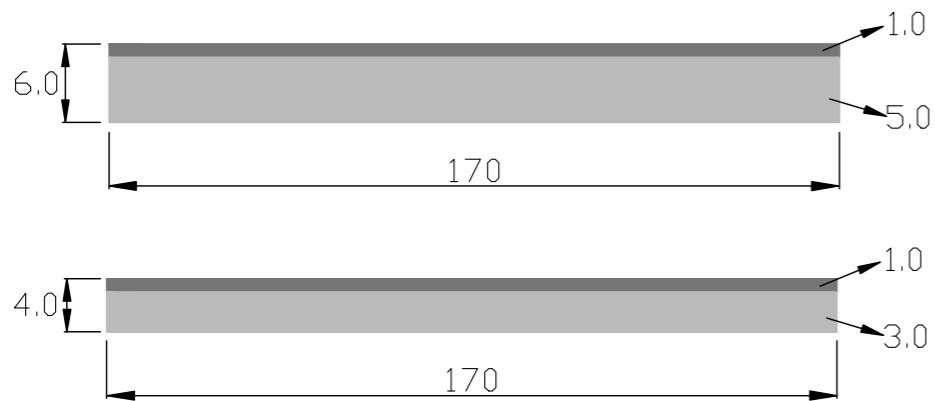

Sunset collection
extruded 2layers

dancing in the dark that comes

SUNSET

extruded 2 layers

Product code	
Front	Temple
JUN2-0174	JUN2-0174
JUN2-0175	JUN2-0175
UN2-0176	UN2-0176
JUN2-0177	JUN2-0177
JUN2-0178	JUN2-0178
JUN2-0179	JUN2-0179
JUN2-0180	JUN2-0180
JUN2-0181	JUN2-0181

	Standard sizes	Tolerance
6.0	170*1400mm	6.0-6.2mm 168-175mm 1400-1410mm
4.0	170*1400mm	4.0-4.2mm 168-175mm 1400-1410mm

Aug, 2014

JUN2-0174

JUN2-0175

UN2-0176

JUN2-0177

JUN2-0178

JUN2-0179