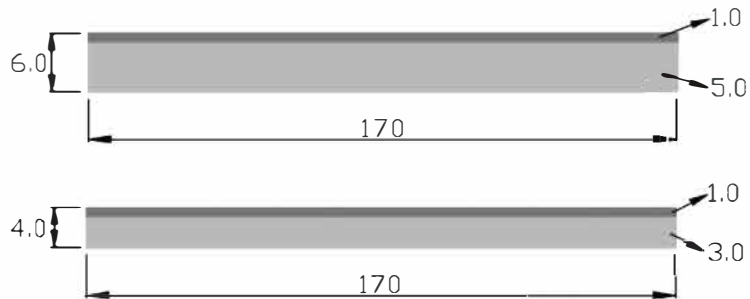

JIMEI
PLASTIC

SOFIA COLLECTION
extruded 2layers

tulle&silk tones

SOFIA collection
Extruded 2 layers

Product code	
Front	Temple
JUN2S-0211	JUN2S-0211
JUN2S-0212	JUN2S-0212
JUN2S-0213	JUN2S-0213
JUN2S-0214	JUN2S-0214
JUN2S-0215	JUN2S-0215
JUN2S-0216	JUN2S-0216
UN2S-0217	UN2S-0217
JUN2S-0218	JUN2S-0218

	Standard sizes	Tolerance
6.0	170*1400mm	6.0-6.2mm 168-175mm 1400-1410mm
4.0	170*1400mm	4.0-4.2mm 168-175mm 1400-1410mm

JUN2S-0211

JUN2S-0212

JUN2S-0213

JUN2S-0214

JUN2S-0215

JUN2S-0216

UN2S-0217