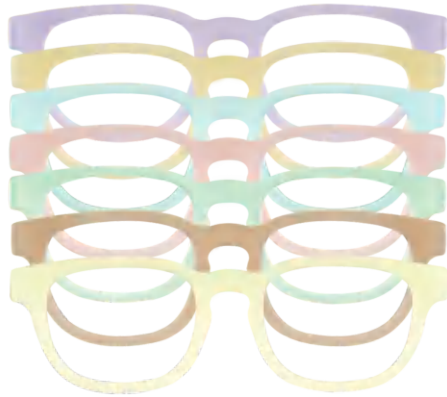

GENTLE

extrusion

icecream colors in milky

GENTLE Extruded

Product code	
Front	Temple
UN-0378	UN-0378
UN-0379	UN-0379
UN-0380	UN-0380
UN-0381	UN-0381
UN-0382	UN-0382
UN-0383	UN-0383
UN-0384	UN-0384

	Standard sizes	Tolerance
6.0	170*1400mm	6.0-6.2mm 168-175mm 1400-1410mm
4.0	170*1400mm	4.0-4.2mm 168-175mm 1400-1410mm