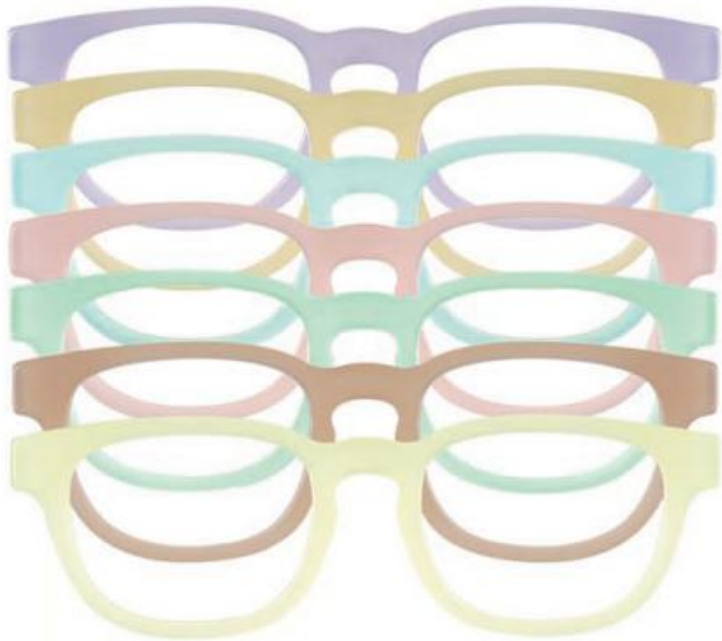

GENTLE

extrusion

icecream colors in milky

GENTLE Extruded

Product code	
Front	Temple
UN-0378	UN-0378
UN-0379	UN-0379
UN-0380	UN-0380
UN-0381	UN-0381
UN-0382	UN-0382
UN-0383	UN-0383
UN-0384	UN-0384

	Standard sizes	Tolerance
6.0	170*1400mm	6.0-6.2mm 168-175mm 1400-1410mm
4.0	170*1400mm	4.0-4.2mm 168-175mm 1400-1410mm