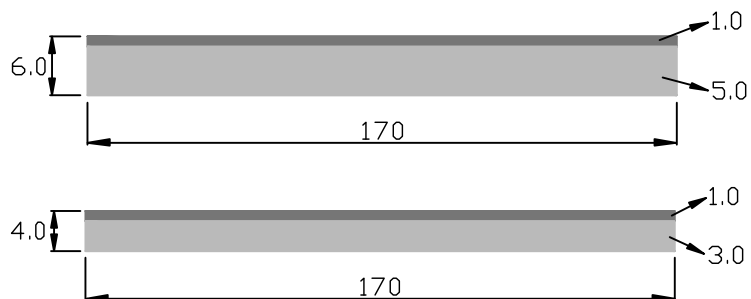

**LOGIN IN**  
extruded 2layers

**virtual era**  
digital colours

**LOGIN IN** collection  
Extruded 2 layers

Product code	
Front	Temple
UN2S-0257	UN2S-0257
UN2S-0258	UN2S-0258
UN2S-0259	UN2S-0259
UN2S-0260	UN2S-0260
UN2S-0261	UN2S-0261
UN2S-0262	UN2S-0262
UN2S-0263	UN2S-0263

	Standard sizes	Tolerance
6.0	170*1400mm	6.0-6.2mm 168-175mm 1400-1410mm
4.0	170*1400mm	4.0-4.2mm 168-175mm 1400-1410mm

UN2S-0257

UN2S-0258

UN2S-0259

UN2S-0260

UN2S-0261

UN2S-0262

UN2S-0263