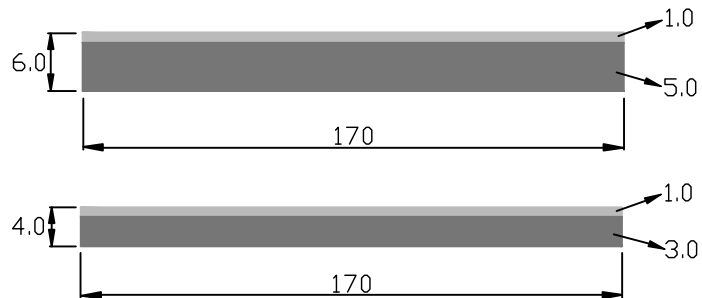

**MELODY**  
lamination

hidden glittered dancer

**MELODY**  
Lamination

| Product code |           |
|--------------|-----------|
| Front        | Temple    |
| MUBB-0008    | MUBB-0008 |
| MUBB-0009    | MUBB-0009 |
| MUBB-0010    | MUBB-0010 |
| MUBB-0011    | MUBB-0011 |
| MUBB-0012    | MUBB-0012 |
| MUBB-0013    | MUBB-0013 |
| MUBB-0014    | MUBB-0014 |
| UBB-0015     | UBB-0015  |

|     | Standard sizes | Tolerance                           |
|-----|----------------|-------------------------------------|
| 6.0 | 170*700mm      | 6.0-6.2mm<br>167-172mm<br>690-702mm |
| 4.0 | 170*700mm      | 4.0-4.2mm<br>167-172mm<br>690-702mm |