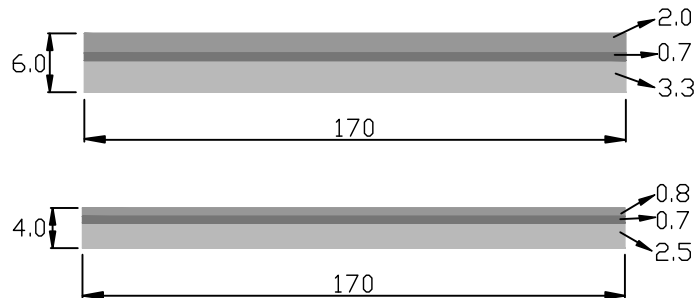

### led-games

light beams & colour shades

**Opposite**  
Extruded 3 layers

Product code	
Front	Temple
UN3S-0248	UN3S-0248
JUN3S-0249	JUN3S-0249
UN3S-0250	UN3S-0250
UN3S-0251	UN3S-0251
UN3S-0252	UN3S-0252
JUN3S-0253	JUN3S-0253

	Standard sizes	Tolerance
6.0	170*1400mm	6.0-6.2mm 168-175mm 1400-1410mm
4.0	170*1400mm	4.0-4.2mm 168-175mm 1400-1410mm

UN3S-0248

JUN3S-0249

UN3S-0250

UN3S-0251

UN3S-0252

JUN3S-0253