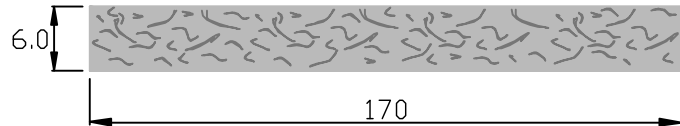

LINE DRAWING

extruded

touched by sun

sensual shadow lines

LINE DRAWING

Dry block

Product code	
Front	Temple
MUQ-0299	MUQ-0299
UQ-0300	UQ-0300
UQ-0301	UQ-0301
MUQ-0302	MUQ-0302
MUQ-0303	MUQ-0303
MUQ-0304	MUQ-0304
MUQ-0305	MUQ-0305

	Standard sizes	Tolerance
6.0	170*700mm	6.0-6.2mm 167-172mm 690-702mm
4.0	170*700mm	4.0-4.2mm 167-172mm 690-702mm

MUQ-0299

UQ-0300

UQ-0301

MUQ-0302

MUQ-0303

MUQ-0304

MUQ-0305