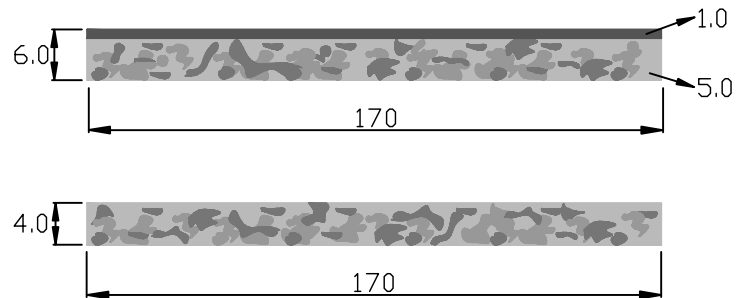

COLOR IN
lamination

seventies groovey lights

**COLOR IN
Lamination**

Product code	
Front	Temple
MUB-0376	MUQ-0272
MUB-0377	MUQ-0273
UB-0378	UQ-0274
MUB-0379	MUQ-0275
MUB-0380	MUQ-0276
MUB-0381	MUQ-0277

	Standard sizes	Tolerance
6.0	170*700mm	6.0-6.2mm 167-172mm 690-702mm
4.0	170*700mm	4.0-4.2mm 167-172mm 690-702mm