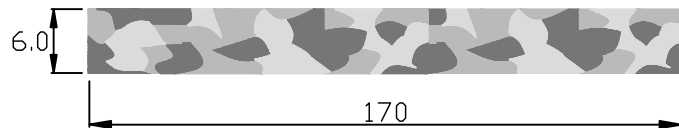

FLOWERY
dry block

florescent&hopeful

FLOWERY collection
Dry block

| Product code | |
|--------------|---------|
| Front | Temple |
| UQ-0259 | UQ-0259 |
| UQ-0260 | UQ-0260 |
| UQ-0261 | UQ-0261 |
| UQ-0262 | UQ-0262 |
| UQ-0263 | UQ-0263 |
| UQ-0264 | UQ-0264 |
| UQ-0265 | UQ-0265 |

| | Standard sizes | Tolerance |
|-----|----------------|-------------------------------------|
| 6.0 | 170*700mm | 6.0-6.2mm 167-172mm 690-702mm |
| 4.0 | 170*700mm | 4.0-4.2mm 167-172mm 690-702mm |

UQ-0259