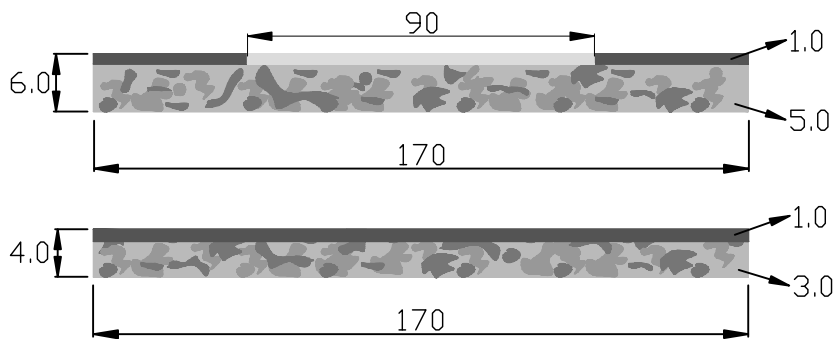

IN-BETWEEN

lamination

Extending

street scene under dim light

IN-BETWEEN collection
Lamination

Product code	
Front	Temple
MUB-0428	MUB-0434
UB-0429	UB-0435
UB-0430	UB-0436
UB-0431	UB-0437
MUB-0432	MUB-0438
MUB-0433	MUB-0439

	Standard sizes	Tolerance
6.0	170*700mm	6.0-6.2mm 167-172mm 690-702mm
4.0	170*700mm	4.0-4.2mm 167-172mm 690-702mm

MUB-0428

UB-0429

UB-0430

UB-0431

MUB-0432

MUB-0433