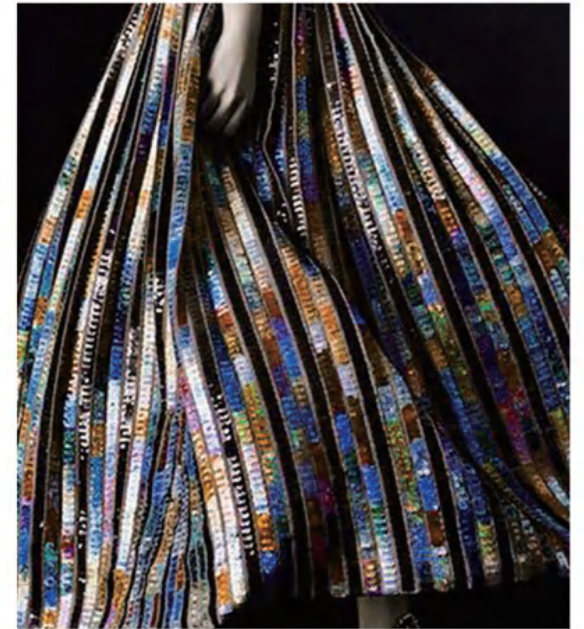

## COLOR-BAR CODE

dry block

### Stacking

fancy free style

**COLOR-BAR CODE** collection  
Dry block

Product code	
Front	Temple
UQ-0356	UQ-0356
UQ-0357	UQ-0357
UQ-0358	UQ-0358
UQ-0359	UQ-0359
UQ-0360	UQ-0360

	Standard sizes	Tolerance
6.0	170*700mm	6.0-6.2mm 167-172mm 690-702mm
4.0	170*700mm	4.0-4.2mm 167-172mm 690-702mm