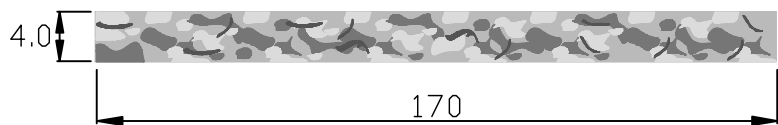

### Stacking

fancy free style

**COLOR-BAR CODE** collection  
Dry block

Product code	
Front	Temple
UQ-0356	UQ-0356
UQ-0357	UQ-0357
UQ-0358	UQ-0358
UQ-0359	UQ-0359
UQ-0360	UQ-0360

	Standard sizes	Tolerance
6.0	170*700mm	6.0-6.2mm 167-172mm 690-702mm
4.0	170*700mm	4.0-4.2mm 167-172mm 690-702mm