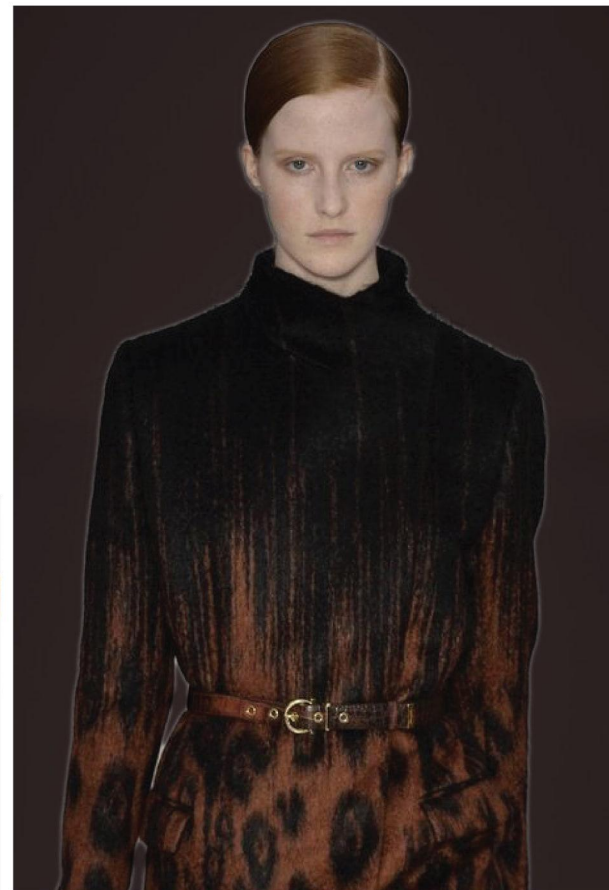

## HIDDING FANCY

printing

## deep culture

low-key attitude

**HIDDING FANCY**  
Lamination

Product code	
Front	Temple
UHD2-0075	UHD2-0081
UHD2-0076	UHD2-0082
MUHD2-0077	MUHD2-0083
MUHD2-0078	MUHD2-0084
MUHD2-0079	MUHD2-0085
MUHD2-0080	MUHD2-0086