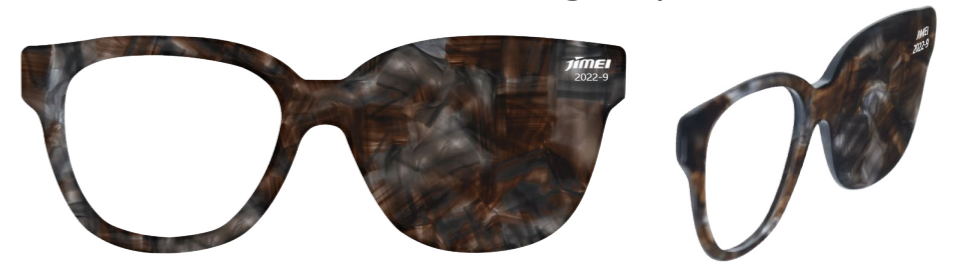

RECOLLECTION

Dry block

SIGNIFICANCE OF CHANGE

Recollect the interweave of retro and modern with a free state of mind.

RECOLLECTION

Dry block

Product Code	
Front	Temple
JMS/UQ-0567	JMS/UQ-0567
JMS/UQ-0568	JMS/UQ-0568
JMS/UQ-0569	JMS/UQ-0569
JMS/UQ-0570	JMS/UQ-0570
JMS/UQ-0571	JMS/UQ-0571
JMS/UQ-0572	JMS/UQ-0572
JMS/UQ-0573	JMS/UQ-0573

	Front	Temple	Tolerance
Thickness	6.0mm	4.0mm	6.0-6.2mm 4.0-4.2mm
Standard Sizes	170x700mm	170x700mm	167-172mm 690-702mm

2022 Silmo Collection-Regular/JIMEIGREEN™

JMS/UQ-0567

JMS/UQ-0568

JMS/UQ-0569

JMS/UQ-0570