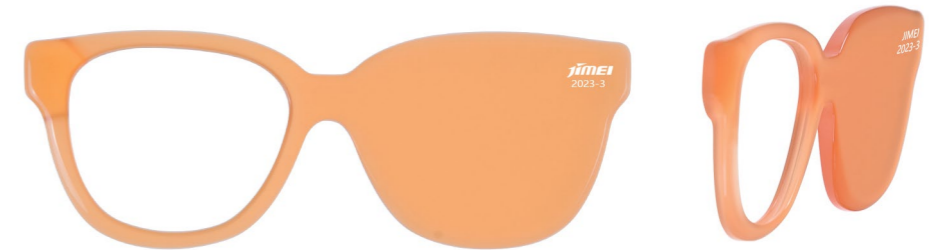

# ***SUNSHINE IMPLICATION***

*Milky monicolor/Transparent monicolor*

# SUNSHINE IMPLICATION

Milky monocolour/Transparent monocolour

## PRODUCT CODE

| Front    | Temple   |
|----------|----------|
| UJ-02757 | UJ-02757 |
| UJ-02758 | UJ-02758 |
| UJ-02759 | UJ-02759 |
| UJ-02760 | UJ-02760 |
| UJ-02769 | UJ-02769 |

|  |  |
|--|--|
| <b>Thickness</b><br>6.0mm(6.0-6.2mm)         | <b>Thickness</b><br>4.0mm(4.0-4.2mm)         |
| <b>Standard Size</b><br>170x1400mm           | <b>Standard Size</b><br>170x1400mm           |
| <b>Tolerance</b><br>168-175mm<br>1400-1410mm | <b>Tolerance</b><br>168-175mm<br>1400-1410mm |

Front:

Temple:

UJ-02757

UJ-02758

UJ-02759

UJ-02760

UJ-02769