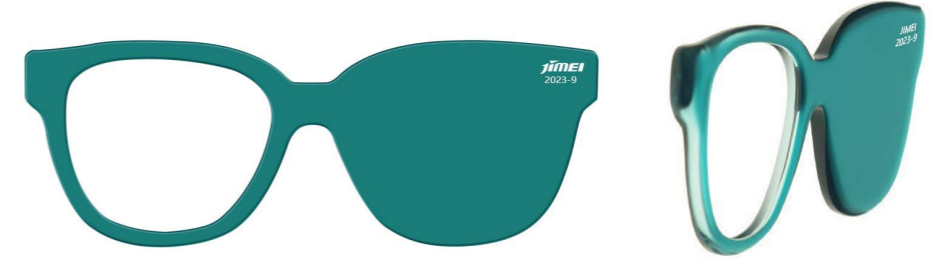

COLORFUL PAINT

Extruded 2 layers

The bright milky colors cover in fresh transparent colors, outline a smooth layered effect, and depict rich colorful world.

COLORFUL PAINT

UN2-0356-0361

Extruded 2 layers

COLORFUL PAINT

*Acetate Renew are available in this series and are also standard products. Their product codes are prefixed with "JMS" before the Regular Acetate codes.

Front:

Temple:

UN2-0356

UN2-0357

UN2-0358

UN2-0359

UN2-0360