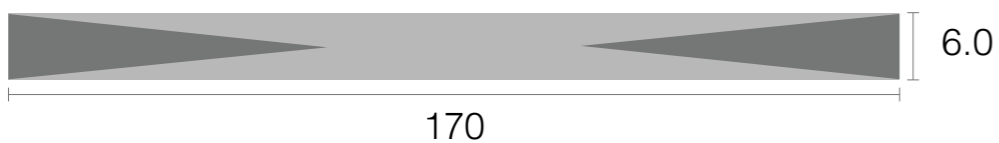

INTO MIRROR-ESSN

Gradient/Milky monocolor

PRODUCT CODE

Front	Temple
EC-0031	EN-0102
EC-0032	EN-0103
EC-0033	EN-0104
EC-0034	EN-0105
EC-0035	EN-0106
EC-0036	EN-0107
Thickness 6.0mm(6.0-6.2mm)	Thickness 4.0mm(4.0-4.2mm)
Standard Size 170x1400mm	Standard Size 170x1400mm
Tolerance 168-175mm 1400-1410mm	Tolerance 168-175mm 1400-1410mm

Front: