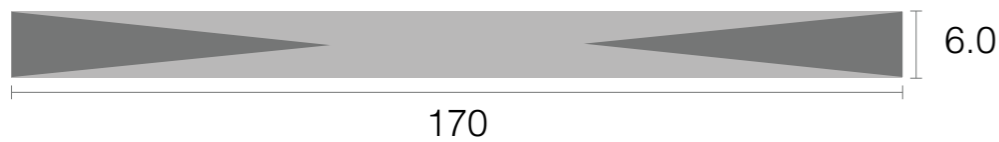

INTO MIRROR
INTO MIRROR-ESSN

UC-0317-0322 EC-0031-0036
UN-0691-0696 EN-0102-0107

Gradient/Milky monicolor

INTO MIRROR

Gradient/Milky monocolor

PRODUCT CODE

Front	Temple
UC-0317	UN-0691
UC-0318	UN-0692
UC-0319	UN-0693
UC-0320	UN-0694
UC-0321	UN-0695
UC-0322	UN-0696
Thickness 6.0mm(6.0-6.2mm)	Thickness 4.0mm(4.0-4.2mm)
Standard Size 170x1400mm	Standard Size 170x1400mm
Tolerance 168-175mm 1400-1410mm	Tolerance 168-175mm 1400-1410mm

*Acetate Renew are available in this series and are also standard products. Their product codes are prefixed with "JMS" before the Regular Acetate codes.

Front:

Temple:

UC-0317

UC-0318

UC-0319

UC-0320

UC-0321