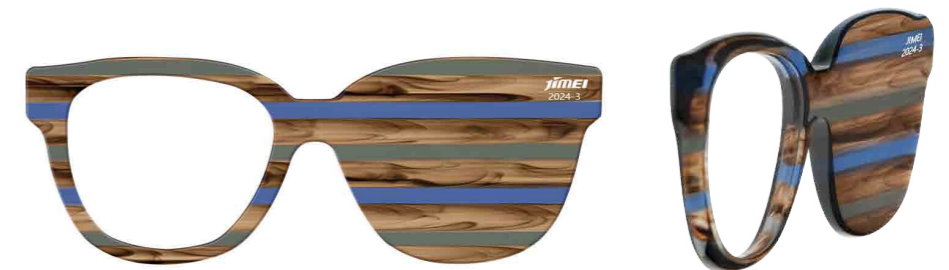

SHADOW STRIDE

Stripe

The lines of demi and monicolor are distributed parallel, like light and shadow passing through the world, shaping a unique visual beauty in the balance of complexity and simplicity.

SHADOW STRIDE

UT3-0151-0155

Stripe

SHADOW STRIDE

Stripe

PRODUCT CODE

Front	Temple
UT3-0151	UT3-0151
UT3-0152	UT3-0152
UT3-0153	UT3-0153
UT3-0154	UT3-0154
UT3-0155	UT3-0155
Thickness 6.0mm(6.0-6.2mm)	Thickness 4.0mm(4.0-4.2mm)
Standard Size 170x1400mm	Standard Size 170x1400mm
Tolerance 168-175mm 1400-1410mm	Tolerance 168-175mm 1400-1410mm

*Acetate Renew are available in this series and are also standard products. Their product codes are prefixed with "JMS" before the Regular Acetate codes.

Front:

Temple:

UT3-0151

UT3-0152

UT3-0153

UT3-0154

UT3-0155