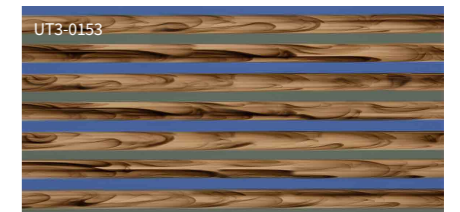

SHADOW STRIDE

Stripe

The lines of demi and monicolor are distributed parallel, like light and shadow passing through the world, shaping a unique visual beauty in the balance of complexity and simplicity.

SHADOW STRIDE

UT3-0151-0155

Stripe

SHADOW STRIDE

Stripe

PRODUCT CODE

Front	Temple
UT3-0151	UT3-0151
UT3-0152	UT3-0152
UT3-0153	UT3-0153
UT3-0154	UT3-0154
UT3-0155	UT3-0155
Thickness 6.0mm(6.0-6.2mm)	Thickness 4.0mm(4.0-4.2mm)
Standard Size 170x1400mm	Standard Size 170x1400mm
Tolerance 168-175mm 1400-1410mm	Tolerance 168-175mm 1400-1410mm

*Acetate Renew are available in this series and are also standard products. Their product codes are prefixed with "JMS" before the Regular Acetate codes.

Front:

Temple:

UT3-0151

UT3-0152

UT3-0153

UT3-0154

UT3-0155