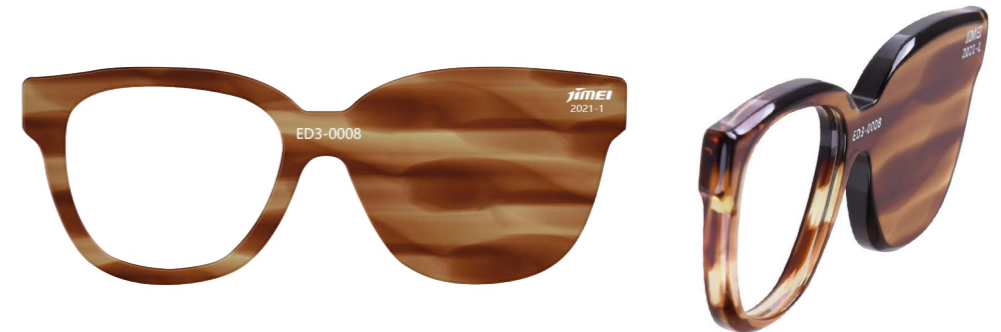

LIFE STREAM-ESSN

Extrusion

Product Code	
Front	Temple
ED3-0007	ED3-0007
ED3-0008	ED3-0008
ED3-0009	ED3-0009
ED3-0010	ED3-0010
ED3-0011	ED3-0011

	Front	Temple	Tolerance
Thickness	6.0mm	4.0mm	4.0-4.2mm 6.0-6.2mm
Standard Sizes	190x1400mm	190x1400mm	188-195mm 1400-1410mm

ED3-0007

ED3-0008

ED3-0009

ED3-0010

ED3-0011