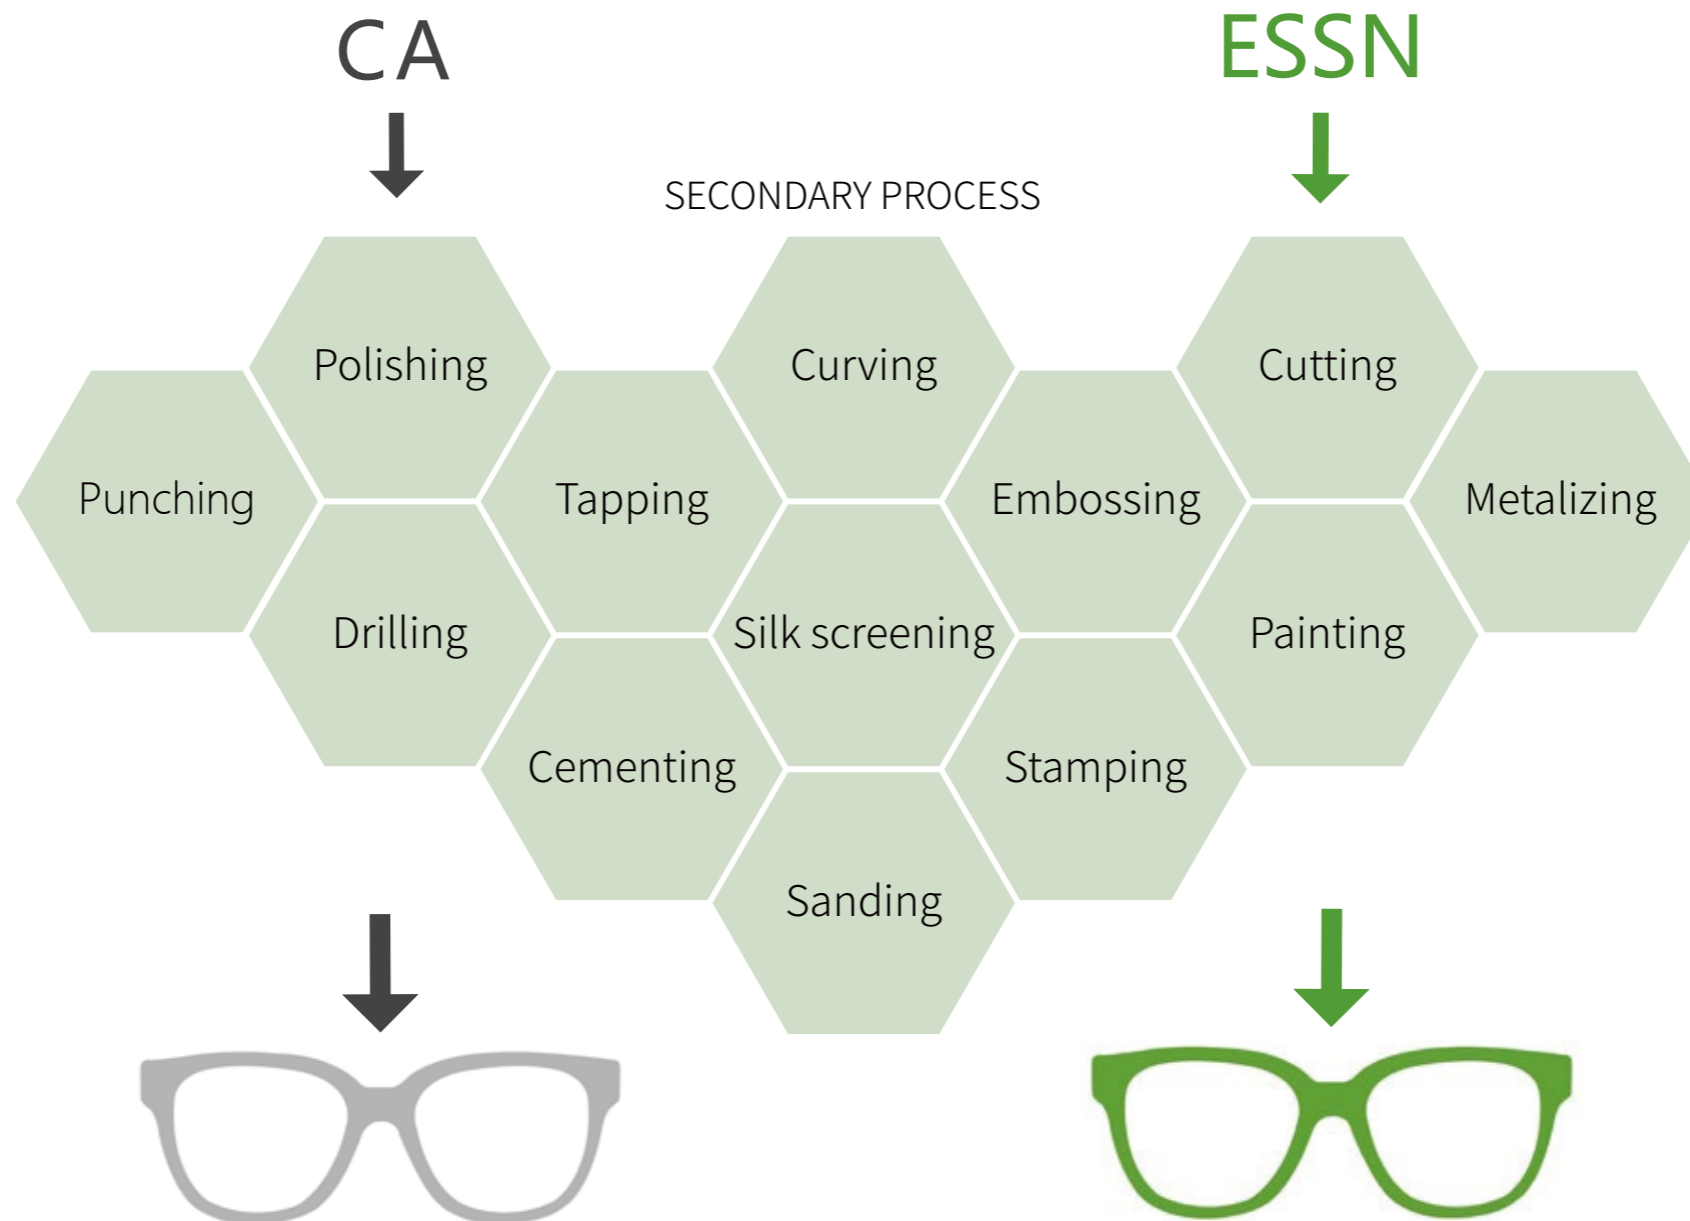

Description : “+” means better, “-” means worse, “=” means equal

PROCESSABILITY

No modifications to existing frame processing facilities are required when using an ESSN acetate sheet.

2021 SPRING ESSN COLLECTION