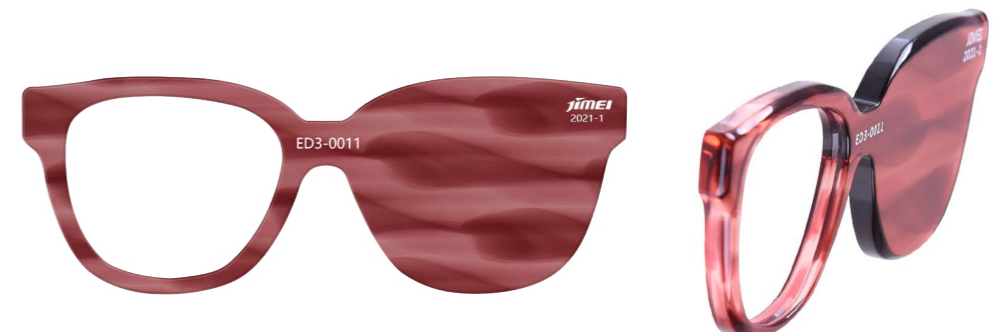

LIFE STREAM-ESSN

Extrusion

Product Code	
Front	Temple
ED3-0007	ED3-0007
ED3-0008	ED3-0008
ED3-0009	ED3-0009
ED3-0010	ED3-0010
ED3-0011	ED3-0011

	Front	Temple	Tolerance
Thickness	6.0mm	4.0mm	4.0-4.2mm 6.0-6.2mm
Standard Sizes	190x1400mm	190x1400mm	188-195mm 1400-1410mm

ED3-0007

ED3-0008

ED3-0009

ED3-0010

ED3-0011