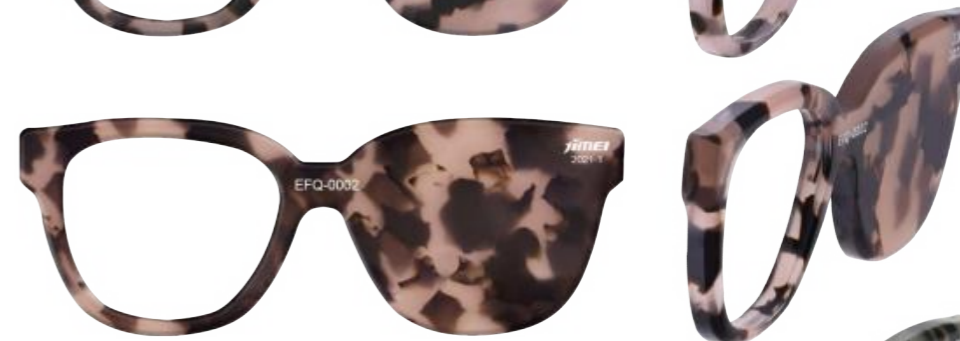

NEW SOURCE-ESSN

Dry block

Product Code	
Front	Temple
EFQ-0001	EFQ-0001
EFQ-0002	EFQ-0002
EFQ-0003	EFQ-0003
EFQ-0004	EFQ-0004
EFQ-0005	EFQ-0005
EFQ-0006	EFQ-0006

	Front	Temple	Tolerance
Thickness	6.0mm	4.0mm	4.0-4.2mm 6.0-6.2mm
Standard Sizes	170x700mm	170x700mm	167-172mm 690-702mm

EFQ-0001

EFQ-0002

EFQ-0003

EFQ-0004

EFQ-0005

EFQ-0006