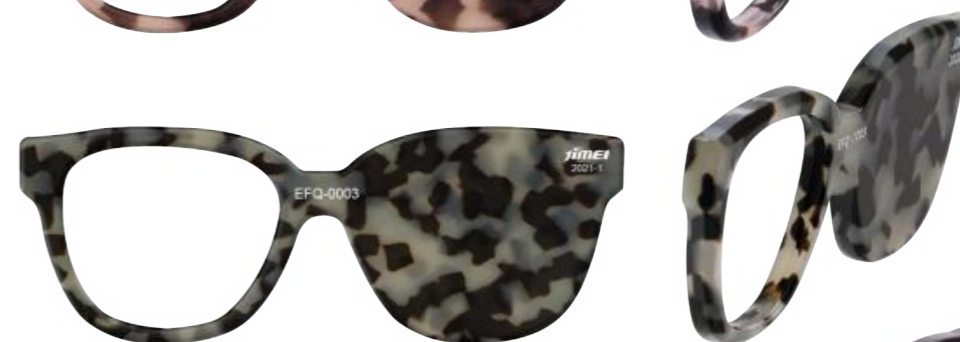

	Front	Temple	Tolerance
Thickness	6.0mm	4.0mm	4.0-4.2mm 6.0-6.2mm
Standard Sizes	170x700mm	170x700mm	167-172mm 690-702mm

EFQ-0001

EFQ-0002

EFQ-0003

EFQ-0004

EFQ-0005

EFQ-0006

**NATURAL
FLAVOR-ESSN**