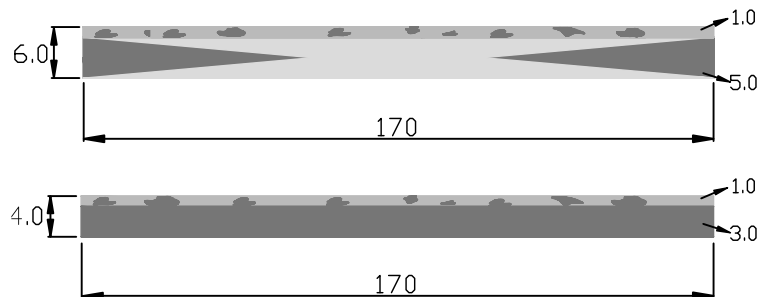

COLORED BACK

lamination

rosy clouds

pull open the cloudes to see the light

COLORED BACK
Lamination

| Product code | |
|--------------|----------|
| Front | Temple |
| MUH3-0045 | MUH-0051 |
| UH3-0046 | UH-0052 |
| MUH3-0047 | MUH-0053 |
| MUH3-0048 | MUH-0054 |
| UH3-0049 | MUH-0055 |
| UH3-0050 | MUH-0056 |

| | Standard sizes | Tolerance |
|-----|----------------|-------------------------------------|
| 6.0 | 170*700mm | 6.0-6.2mm 167-172mm 690-702mm |
| 4.0 | 170*700mm | 4.0-4.2mm 167-172mm 690-702mm |

MUH3-0045