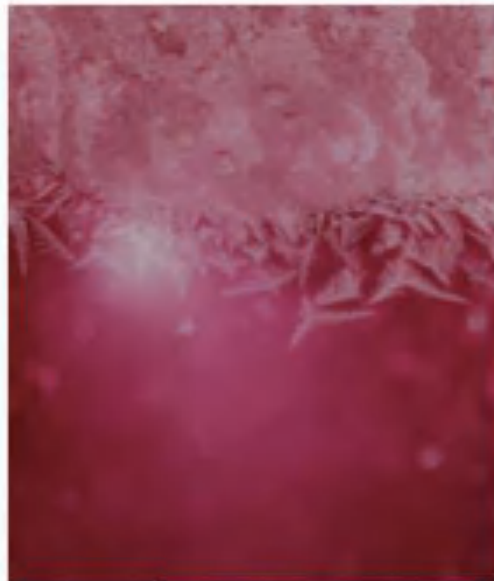

COLORED BACK

lamination

rosy clouds

pull open the cloudes to see the light

COLORED BACK
Lamination

| Product code | |
|--------------|----------|
| Front | Temple |
| MUH3-0045 | MUH-0051 |
| UH3-0046 | UH-0052 |
| MUH3-0047 | MUH-0053 |
| MUH3-0048 | MUH-0054 |
| UH3-0049 | MUH-0055 |
| UH3-0050 | MUH-0056 |

| | Standard sizes | Tolerance |
|-----|----------------|-------------------------------------|
| 6.0 | 170*700mm | 6.0-6.2mm 167-172mm 690-702mm |
| 4.0 | 170*700mm | 4.0-4.2mm 167-172mm 690-702mm |

MUH3-0045