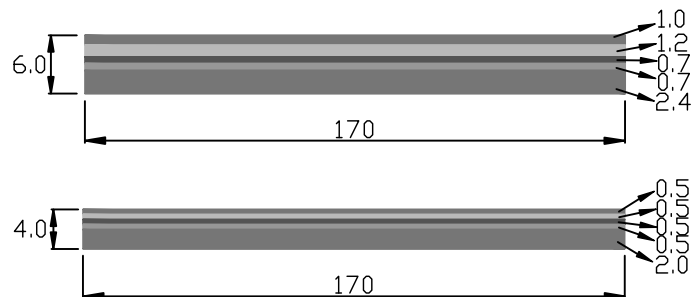

SPORTS STYLE

extruded 5 layers

stack up

full of moving sense

Sports Style
Extruded 5 layers

Product code	
Front	Temple
JUN5-0014	JUN5-0014
UN5-0015	UN5-0015
JUN5-0016	JUN5-0016
UN5-0017	UN5-0017
JUN5-0018	JUN5-0018
UN5-0019	UN5-0019

	Standard sizes	Tolerance
6.0	170*1400mm	6.0-6.2mm 168-175mm 1400-1410mm
4.0	170*1400mm	4.0-4.2mm 168-175mm 1400-1410mm

JUN5-0014

UN5-0015

JUN5-0016

UN5-0017

JUN5-0018

UN5-0019