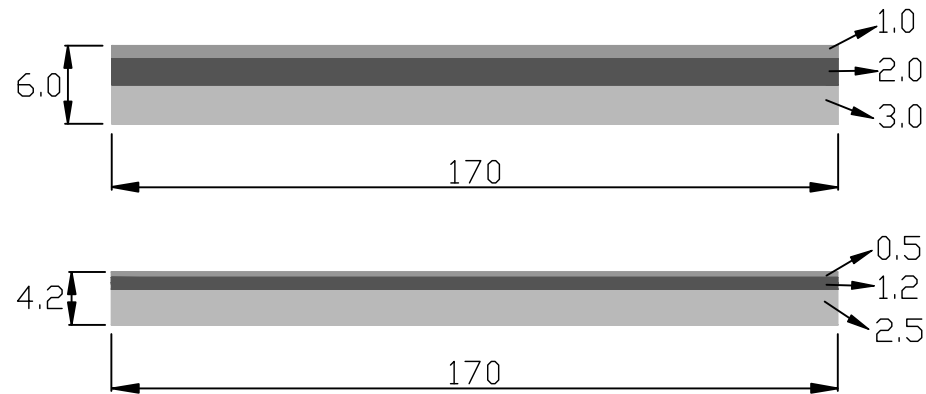

GLOSSY

extrusion

Smooth texture

nobility & vitality

Glossy collection
Extruded 3 layers

Product code	
Front	Temple
UN3PS-0307	UN3PS-0307
UN3PS-0308	UN3PS-0308
UN3PS-0309	UN3PS-0309
UN3PS-0310	UN3PS-0310
UN3PS-0311	UN3PS-0311
UN3PS-0312	UN3PS-0312
UN3PS-0313	UN3PS-0313
UN3PS-0314	UN3PS-0314

	Standard sizes	Tolerance
6.0	170*1400mm	6.0-6.2mm 168-175mm 1400-1410mm
4.2	170*1400mm	4.2-4.4mm 168-175mm 1400-1410mm

UN3PS-0307

UN3PS-0308

UN3PS-0309

UN3PS-0310

UN3PS-0311

UN3PS-0312

UN3PS-0313