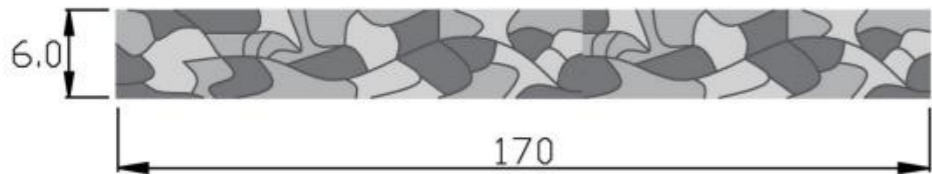

DREAM WORLD

dry block

Never stop dreaming
create a veritable fairyland

Dream world collection
Dry block

Product code	
Front	Temple
UQ-0428	UQ-0428
UQ-0429	UQ-0429
UQ-0430	UQ-0430
UQ-0431	UQ-0431
UQ-0432	UQ-0432
UQ-0433	UQ-0433
UQ-0434	UQ-0434

	Standard sizes	Tolerance
6.0	170*700mm	6.0-6.2mm 165-172mm 690-700mm
4.0	170*700mm	4.0-4.2mm 165-172mm 690-700mm

UQ-0428

UQ-0429

UQ-0430

UQ-0431

UQ-0432

UQ-0433

UQ-0434