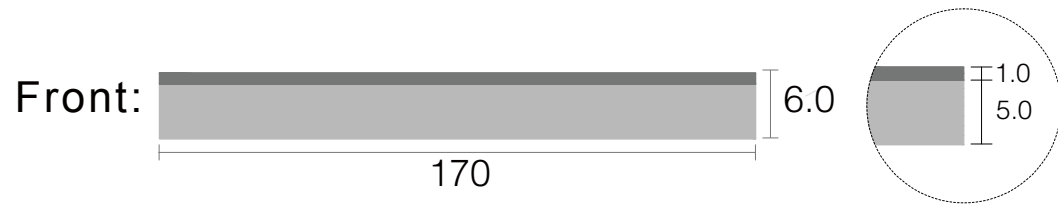

**JIMEI**

**LOVELY**

Transparent 2 layers

**SMILING EXPRESSION**

Everything has two sides, one is pure and the other is colorful. Respond to the dazzling world with your sunny smile.

2020 Spring Collection

# Lovely

Transparent 2 layers

Product Code	
Front	Temple
UN2S-0323	UN2S-0323
UN2S-0324	UN2S-0324
UN2S-0325	UN2S-0325
UN2S-0326	UN2S-0326
UN2S-0327	UN2S-0327
UN2S-0328	UN2S-0328

	Front	Temple	Tolerance
Thickness	6.0mm	4.0mm	6.0-6.2mm 4.0-4.2mm
Standard Sizes	170x1400mm	170x1400mm	168-175mm 1400-1410mm