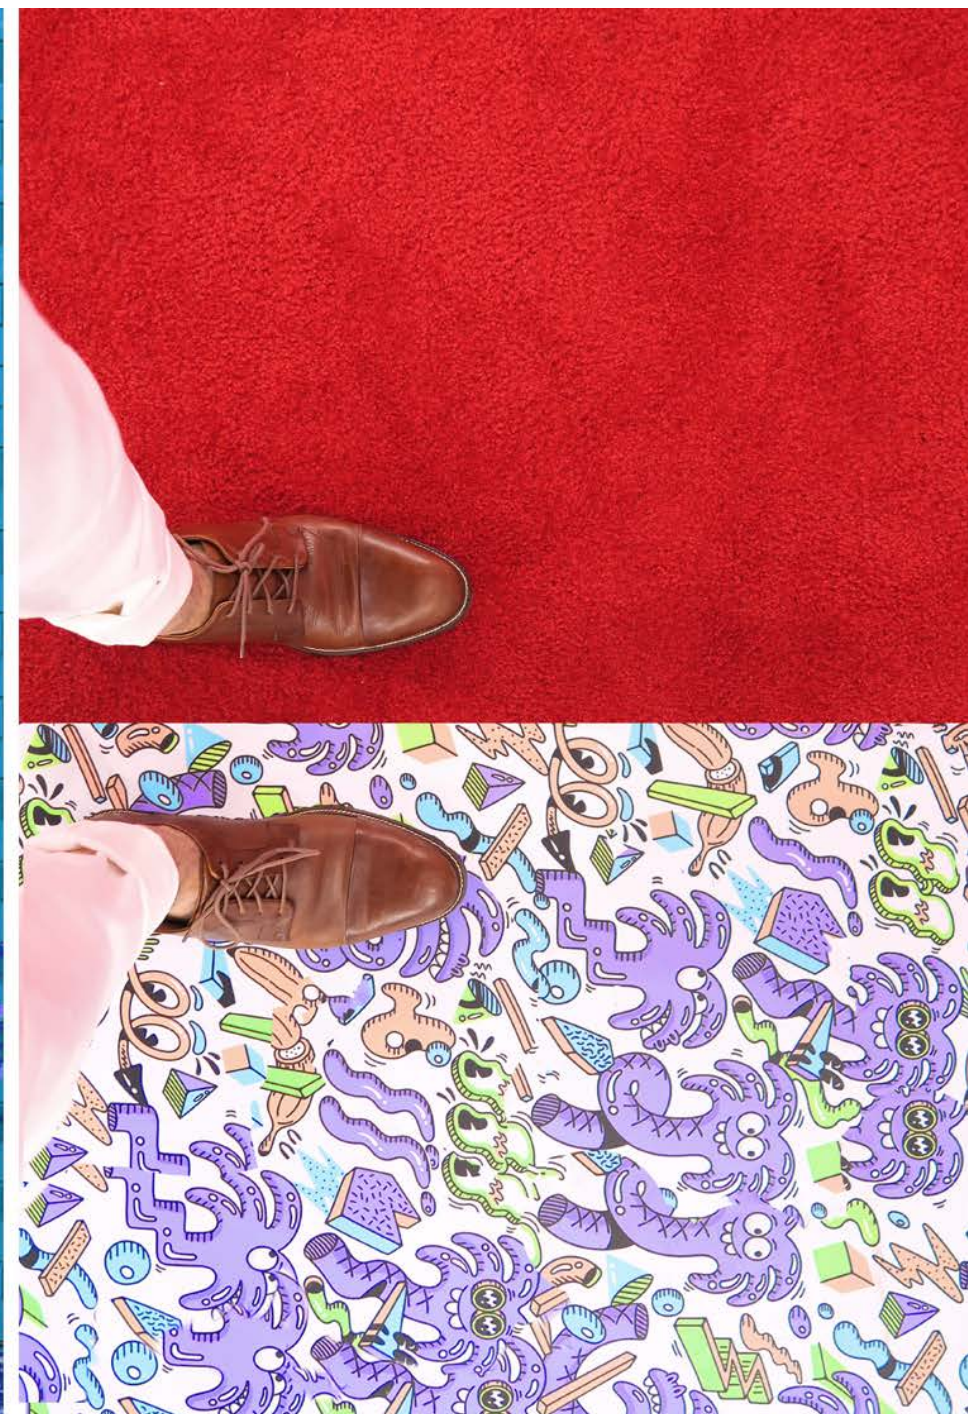

**JIMEI**

**LOVELY**

Transparent 2 layers

**SMILING EXPRESSION**

Everything has two sides, one is pure and the other is colorful. Respond to the dazzling world with your sunny smile.

2020 Spring Collection

# Lovely

Transparent 2 layers

Product Code	
Front	Temple
UN2S-0323	UN2S-0323
UN2S-0324	UN2S-0324
UN2S-0325	UN2S-0325
UN2S-0326	UN2S-0326
UN2S-0327	UN2S-0327
UN2S-0328	UN2S-0328

	Front	Temple	Tolerance
Thickness	6.0mm	4.0mm	6.0-6.2mm 4.0-4.2mm
Standard Sizes	170x1400mm	170x1400mm	168-175mm 1400-1410mm